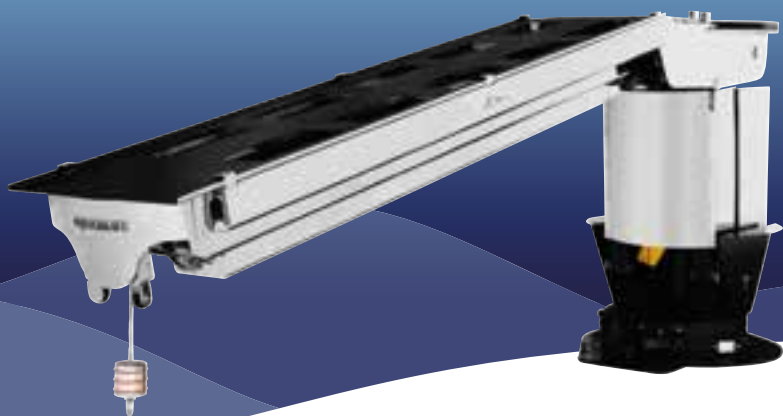

## CUSTOM MADE SLEWING CRANE GANGWAY 1712

model	length cable (mm/inch)	loading (kg/lbs)	weight (kg/lbs)
1712/45	2100 83"	800 1770	1360 3000

This gangway allows the boarding of 150 Kg / 330 lbs maximum (one person at a time).