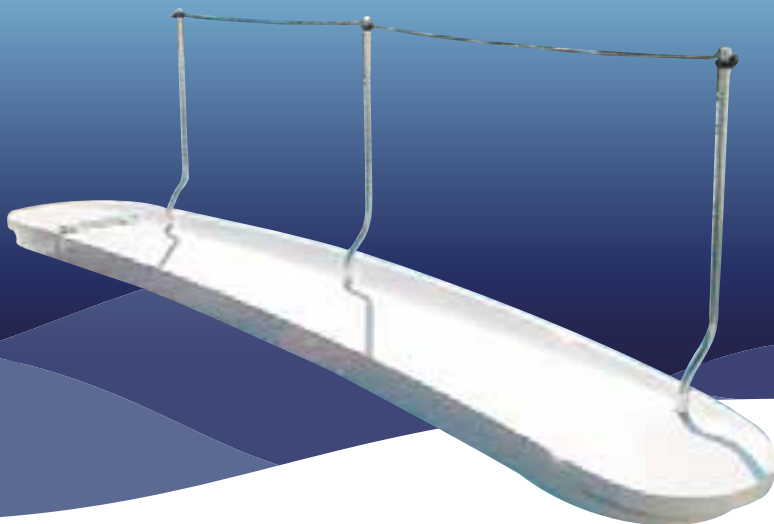

<https://opacmare.nt-rt.ru/> || omp@nt-rt.ru

CUSTOM MADE GANGWAY 1801

model	α	β	loading standard (kg/lbs)	loading optional (kg/lbs)	weight (kg/lbs)
1801/32	35°	10°	250 550	350 780	256 565

This gangway allows the boarding of 150 Kg / 330 lbs maximum (one person at a time).
 IDEAL FOR JET SKI AND TENDER LIFTING.
 Automatic lifting system with hydraulic cylinder.