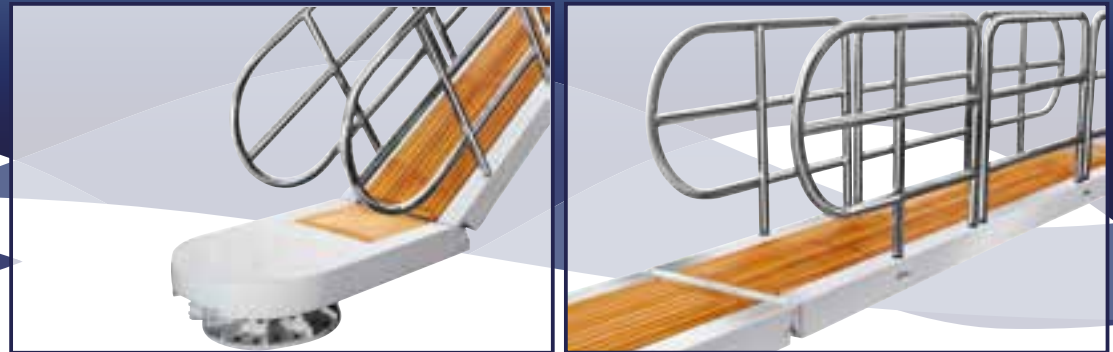

<https://opacmare.nt-rt.ru/> || omp@nt-rt.ru

CUSTOM MADE SLEWING GANGWAYS 1810/1811

model	α	rotation standard	rotation optional	weight (kg/lbs)
1810/65	30°	180°	359°	1250 2740
1811/65	33°	180°	359°	1250 2740

This gangway allows the boarding of 150 Kg / 330 lbs maximum (one person at a time).

MODEL 1810

MODEL 1811