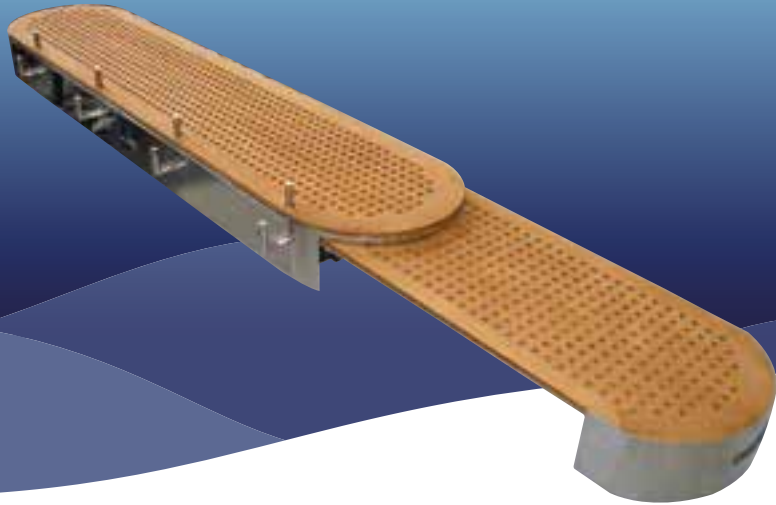

Киргизия (996)312-96-26-47

Россия (495)268-04-70

Казахстан (772)734-952-31

<https://opacmare.nt-rt.ru/> || omp@nt-rt.ru

CUSTOM MADE SLEWING GANGWAY 1812

model	rotation standard	rotation optional	loading standard (kg/lbs)	loading optional (kg/lbs)	weight (kg/lbs)
1812/38	180°	359°	200 440	250 550	382 842

This gangway allows the boarding of 150 Kg / 330 lbs maximum (one person at a time).