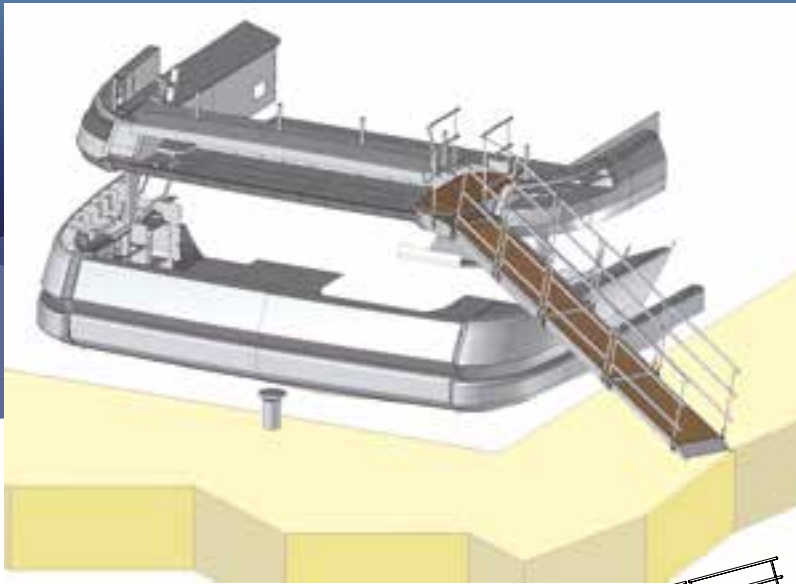

## CUSTOM MADE SLEWING GANGWAY 1820

model	A (mm/inch)	B (mm/inch)	L (mm/inch)	H (mm/inch)
1820/73	775 31"	920 36"	7890 310"	370 15"

This gangway allows the boarding of 150 Kg / 330 lbs maximum (one person at a time).