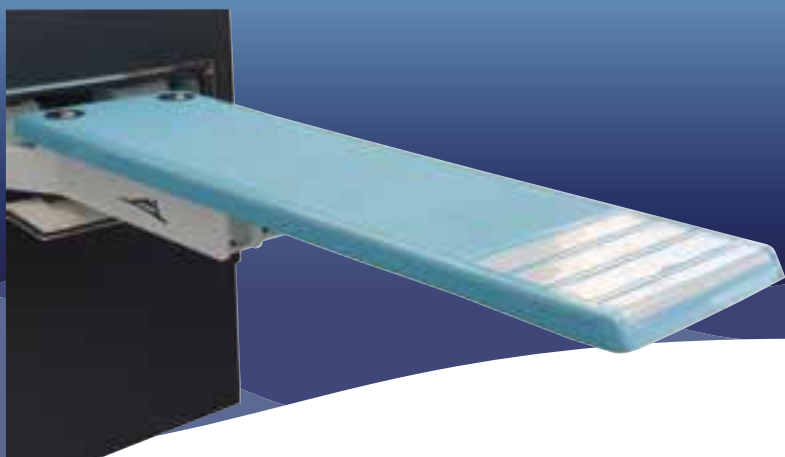

<https://opacmare.nt-rt.ru/> || omp@nt-rt.ru

SPRINGBOARD GANGWAY 1T01

model	A (mm/inch)	B (mm/inch)	L (mm/inch)	H (mm/inch)
1T01	1400 46"	2140 70"	510 20"	210 8"1/7

Dimensions can be customized.