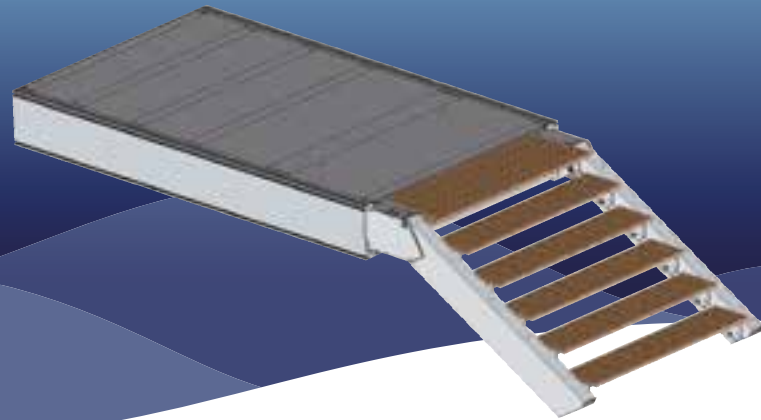

Ижевск (3412)26-03-58
Иркутск (395)279-98-46
Казань (843)206-01-48
Калининград (4012)72-03-81
Калуга (4842)92-23-67
Кемерово (3842)65-04-62
Киров (8332)68-02-04
Краснодар (861)203-40-90
Красноярск (391)204-63-61
Курск (4712)77-13-04
Липецк (4742)52-20-81

Киргизия (996)312-96-26-47

Магнитогорск (3519)55-03-13
Москва (495)268-04-70
Мурманск (8152)59-64-93
Набережные Челны (8552)20-53-41
Нижний Новгород (831)429-08-12
Новокузнецк (3843)20-46-81
Новосибирск (383)227-86-73
Омск (3812)21-46-40
Орел (4862)44-53-42
Оренбург (3532)37-68-04
Пенза (8412)22-31-16

Россия (495)268-04-70

Пермь (342)205-81-47
Ростов-на-Дону (863)308-18-15
Рязань (4912)46-61-64
Самара (846)206-03-16
Санкт-Петербург (812)309-46-40
Саратов (845)249-38-78
Севастополь (8692)22-31-93
Симферополь (3652)67-13-56
Смоленск (4812)29-41-54
Сочи (862)225-72-31
Ставрополь (8652)20-65-13

Казахстан (772)734-952-31

Сургут (3462)77-98-35
Тверь (4822)63-31-35
Томск (3822)98-41-53
Тула (4872)74-02-29
Тюмень (3452)66-21-18
Ульяновск (8422)24-23-59
Уфа (347)229-48-12
Хабаровск (4212)92-98-04
Челябинск (351)202-03-61
Череповец (8202)49-02-64
Ярославль (4852)69-52-93

<https://opacmare.nt-rt.ru/> || omp@nt-rt.ru

MULTIFUNCTIONAL GANGWAY 3260