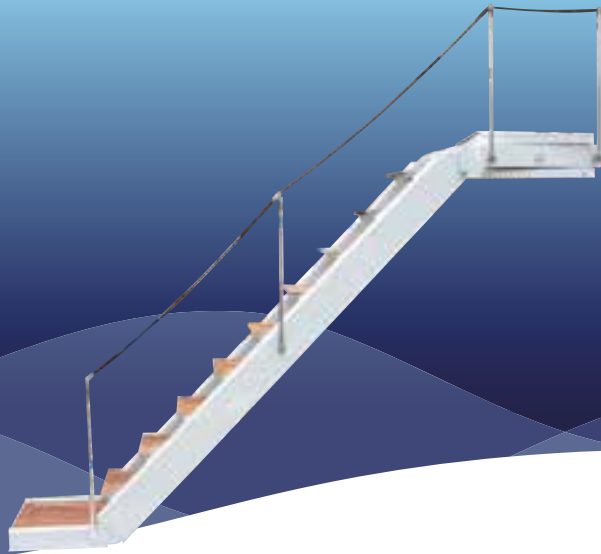

# KING STEPLADDER 3602

model	5 (mm/inch)	6 (mm/inch)	$\beta$
3602	4130 163"	2160 85"	45°

**IMPORTANT!**  
 Please go to the "Dimension Diagram" section on the following pages and fill it in to enable us to work out your king stepladder dimensions. 45° slant for on-board access.