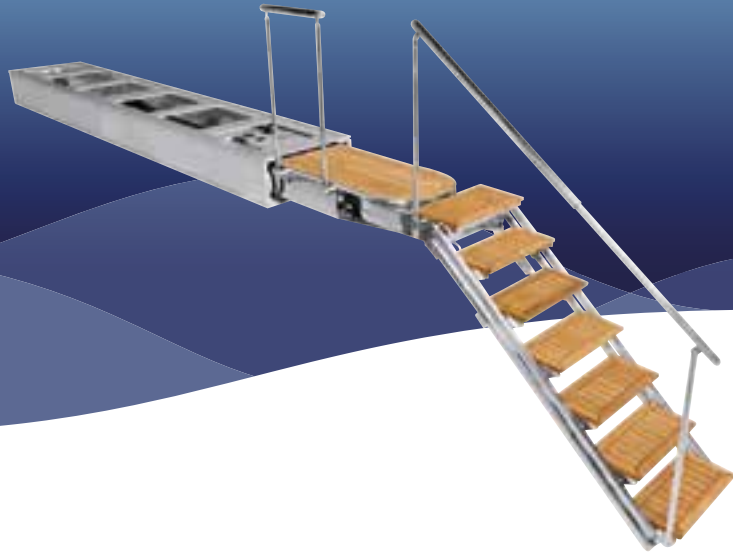

Ижевск (3412)26-03-58
Иркутск (395)279-98-46
Казань (843)206-01-48
Калининград (4012)72-03-81
Калуга (4842)92-23-67
Кемерово (3842)65-04-62
Киров (8332)68-02-04
Краснодар (861)203-40-90
Красноярск (391)204-63-61
Курск (4712)77-13-04
Липецк (4742)52-20-81

Киргизия (996)312-96-26-47

Магнитогорск (3519)55-03-13
Москва (495)268-04-70
Мурманск (8152)59-64-93
Набережные Челны (8552)20-53-41
Нижний Новгород (831)429-08-12
Новокузнецк (3843)20-46-81
Новосибирск (383)227-86-73
Омск (3812)21-46-40
Орел (4862)44-53-42
Оренбург (3532)37-68-04
Пенза (8412)22-31-16

Россия (495)268-04-70

Пермь (342)205-81-47
Ростов-на-Дону (863)308-18-15
Рязань (4912)46-61-64
Самара (846)206-03-16
Санкт-Петербург (812)309-46-40
Саратов (845)249-38-78
Севастополь (8692)22-31-93
Симферополь (3652)67-13-56
Смоленск (4812)29-41-54
Сочи (862)225-72-31
Ставрополь (8652)20-65-13

Казахстан (772)734-952-31

Сургут (3462)77-98-35
Тверь (4822)63-31-35
Томск (3822)98-41-53
Тула (4872)74-02-29
Тюмень (3452)66-21-18
Ульяновск (8422)24-23-59
Уфа (347)229-48-12
Хабаровск (4212)92-98-04
Челябинск (351)202-03-61
Череповец (8202)49-02-64
Ярославль (4852)69-52-93

<https://opacmare.nt-rt.ru/> || omp@nt-rt.ru

MULTIFUNCTIONAL GANGWAY 3620