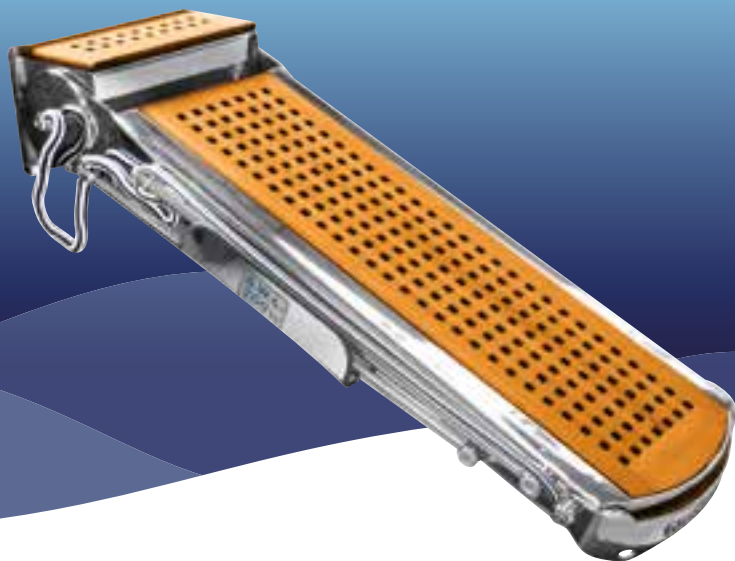

## STAINLESS STEEL TRANSOM "FREE STERN PLATFORM" 4999

| model   | X (mm/inch) | Y (mm/inch) | $\alpha$ | $\beta$ | loading standard (kg/lbs) | weight (kg/lbs) |
|---------|-------------|-------------|----------|---------|---------------------------|-----------------|
| 4999/20 | 2045 81"    | 1375 54"    | 90°      | 88°     | 250 550                   | 112 250         |
| 4999/24 | 2425 95"    | 1575 62"    | 90°      | 88°     | 230 510                   | 135 300         |
| 4999/27 | 2715 107"   | 1735 68"    | 90°      | 88°     | 200 440                   | 152 335         |
| 4999/30 | 3040 120"   | 1890 74"    | 90°      | 88°     | 170 380                   | 169 370         |