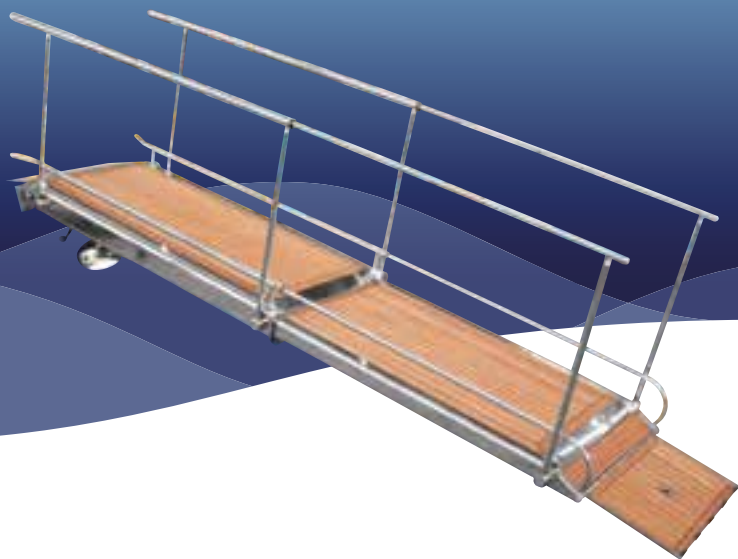

<https://opacmare.nt-rt.ru/> || omp@nt-rt.ru

CUSTOM MADE GANGWAY FOR CART/DISABLED PASSAGE 8998 XXL

model

8998 XXL/30

weight (kg/lbs)

223 490

This gangway allows the boarding of 150 Kg / 330 lbs maximum (one person at a time).
FOR WHEELCHAIR TRANSPORTATION.