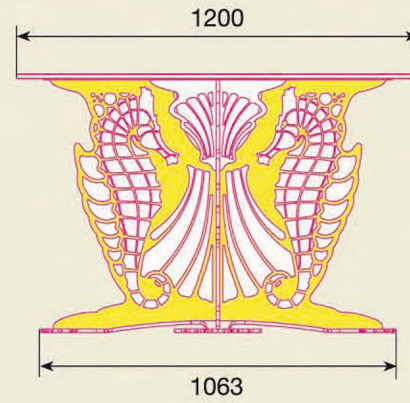

“WOMAN FACE” T1250.00

Standard under-top 2500

Africa

“SEAHORSE” T1230.00

patented model

Laurent-Perrier

CUVÉE ROSE BRUT
DEPUIS 1812 SINCE
Laurent-Perrier
CHAMPAGNE
BRUT

table for 6_8 persons

AFRICA "SEAHORSE" T1230.06

patented model

patented model

Africa

Additional tops (to be placed between top and table base)

piano tavolo / table top**standard**

- **Cristallo TRASPARENTE / TRANSPARENT Glass**