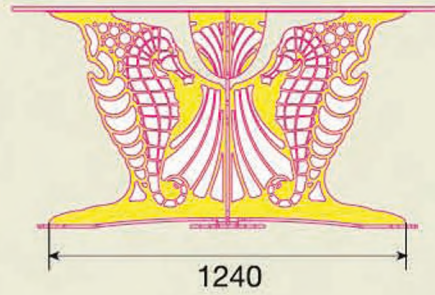

patented model

Africa

“LIBERTY” T1240.00

Standard under-top

additional top A

additional top B

patented model

Africa

“WOMAN FACE” T1250.00

Standard under-top 2500

Africa

“SEAHORSE” T1230.00

patented model

Laurent-Perrier

CUVÉE ROSE BRUT
DEPUIS 1812 SINCE
Laurent-Perrier
CHAMPAGNE
BRUT

table for 6_8 persons