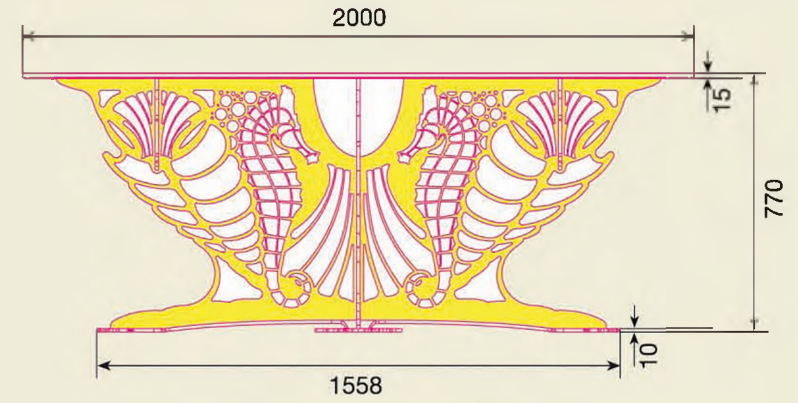

patented model

Africa

“LIBERTY” T1240.00

Standard under-top

additional top A

additional top B

patented model

Africa

“WOMAN FACE” T1250.00

Standard under-top 2500

Africa

“SEAHORSE” T1230.00

patented model

Laurent-Perrier

CUVÉE ROSE BRUT
DEPUIS 1812 SINCE
Laurent-Perrier
CHAMPAGNE
BRUT

table for 6_8 persons

AFRICA "SEAHORSE" T1230.06

patented model

patented model

Africa

Additional tops (to be placed between top and table base)

piano tavolo / table top**standard**

- **Cristallo TRASPARENTE / TRANSPARENT Glass**