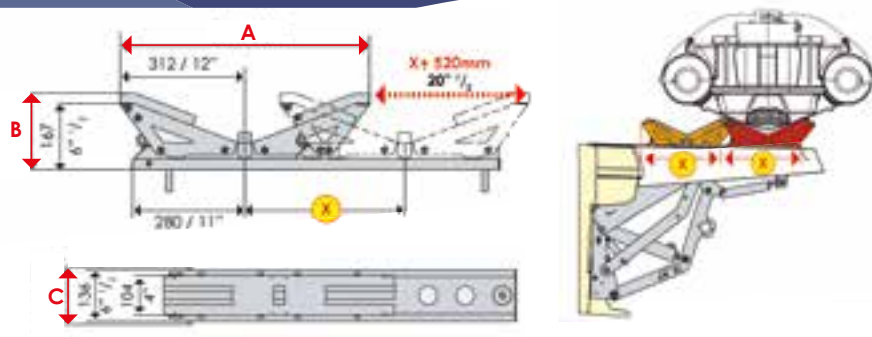

# Rail system 3510 with hydraulic winch

model	A (mm/inch)	B (mm/inch)
3510	1135 45"	620 24"2/5

This system allows a 1600 mm translation of the tender on the platform by means of an hydraulic winch and makes hauling easier.

# Manual sliding system 3520 - 3521

model	A (mm/inch)	B (mm/inch)	C (mm/inch)
3520 - 3521	624 25"	191 7"1/2	191 7"1/2

This system allows a manual sliding movement of the tender on the platform (over 500 mm), and makes hauling operations easier.