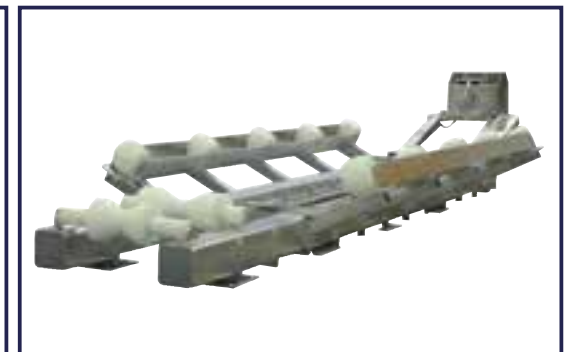

# Rail system 3510 with hydraulic winch

model	A (mm/inch)	B (mm/inch)
3510	1135 45"	620 24"2/5

This system allows a 1600 mm translation of the tender on the platform by means of an hydraulic winch and makes hauling easier.