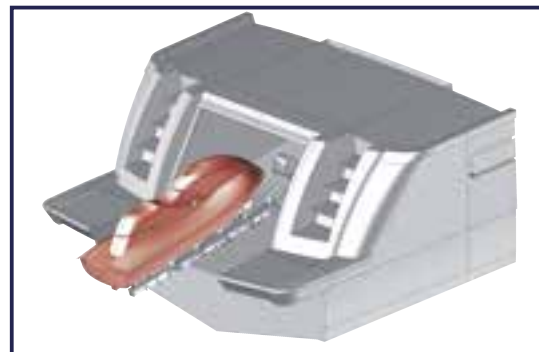

# Rail system 3510 with hydraulic winch

model	A (mm/inch)	B (mm/inch)
3510	1135 45"	620 24"2/5

This system allows a 1600 mm translation of the tender on the platform by means of an hydraulic winch and makes hauling easier.