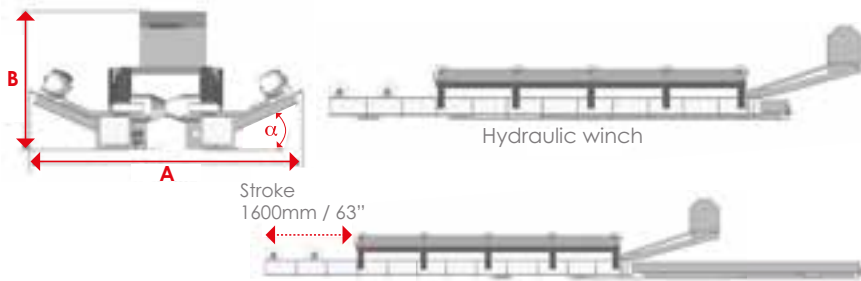

### point of support position

- 1
- 2
- 3

### loading capacity (kg/lbs)

- |         |
|---------|
| 350 800 |
| 300 700 |
| 200 450 |

Hydraulic working (OPTIONAL).

# Rail system 3510 with hydraulic winch

model	A (mm/inch)	B (mm/inch)
3510	1135 45"	620 24"2/5

This system allows a 1600 mm translation of the tender on the platform by means of an hydraulic winch and makes hauling easier.

# Manual sliding system 3520 - 3521

model	A (mm/inch)	B (mm/inch)	C (mm/inch)
3520 - 3521	624 25"	191 7"1/2	191 7"1/2

This system allows a manual sliding movement of the tender on the platform (over 500 mm), and makes hauling operations easier.