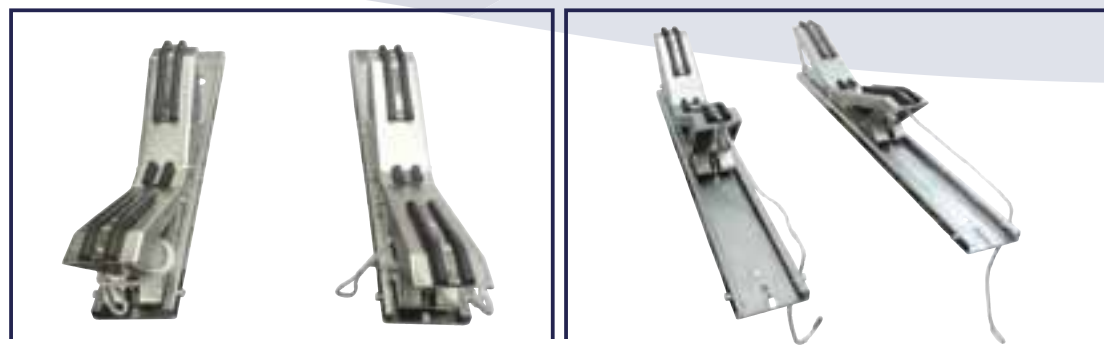

# Rail system 3510 with hydraulic winch

model	A (mm/inch)	B (mm/inch)
3510	1135 45"	620 24"2/5

This system allows a 1600 mm translation of the tender on the platform by means of an hydraulic winch and makes hauling easier.

# Manual sliding system 3520 - 3521

model	A (mm/inch)	B (mm/inch)	C (mm/inch)
3520 - 3521	624 25"	191 7"1/2	191 7"1/2

This system allows a manual sliding movement of the tender on the platform (over 500 mm), and makes hauling operations easier.