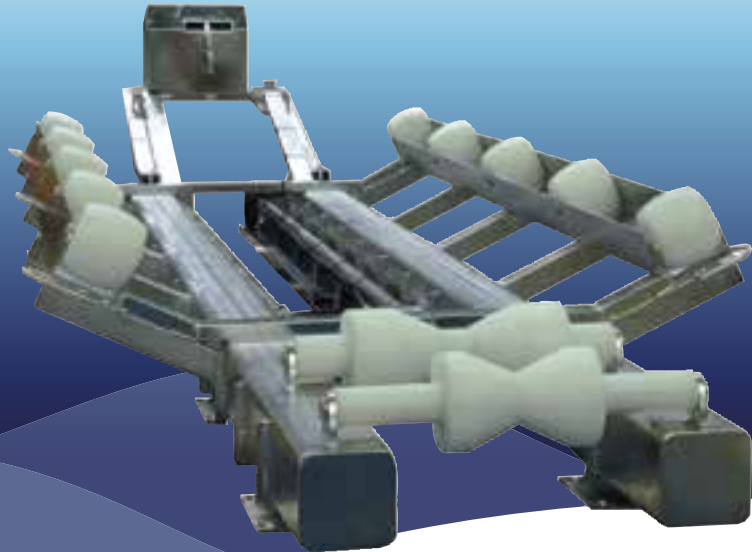

### point of support position

- 1
- 2
- 3

# Rail system 3510 with hydraulic winch

model	A (mm/inch)	B (mm/inch)
3510	1135 45"	620 24"2/5

This system allows a 1600 mm translation of the tender on the platform by means of an hydraulic winch and makes hauling easier.