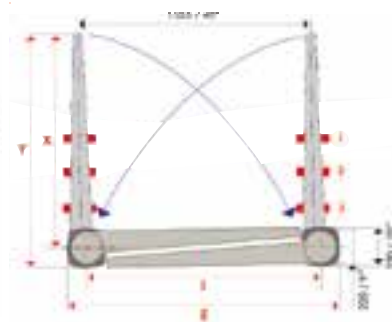

Архангельск (8182)63-90-72
Астана (7172)727-132
Астрахань (8512)99-46-04
Барнаул (3852)73-04-60
Белгород (4722)40-23-64
Брянск (4832)59-03-52
Владивосток (423)249-28-31
Волгоград (844)278-03-48
Вологда (8172)26-41-59
Воронеж (473)204-51-73
Екатеринбург (343)384-55-89
Иваново (4932)77-34-06

Ижевск (3412)26-03-58
Иркутск (395)279-98-46
Казань (843)206-01-48
Калининград (4012)72-03-81
Калуга (4842)92-23-67
Кемерово (3842)65-04-62
Киров (8332)68-02-04
Краснодар (861)203-40-90
Красноярск (391)204-63-61
Курск (4712)77-13-04
Липецк (4742)52-20-81

Магнитогорск (3519)55-03-13
Москва (495)268-04-70
Мурманск (8152)59-64-93
Набережные Челны (8552)20-53-41
Нижний Новгород (831)429-08-12
Новокузнецк (3843)20-46-81
Новосибирск (383)227-86-73
Омск (3812)21-46-40
Орел (4862)44-53-42
Оренбург (3532)37-68-04
Пенза (8412)22-31-16

Пермь (342)205-81-47
Ростов-на-Дону (863)308-18-15
Рязань (4912)46-61-64
Самара (846)206-03-16
Санкт-Петербург (812)309-46-40
Саратов (845)249-38-78
Севастополь (8692)22-31-93
Симферополь (3652)67-13-56
Смоленск (4812)29-41-54
Сочи (862)225-72-31
Ставрополь (8652)20-65-13

Сургут (3462)77-98-35
Тверь (4822)63-31-35
Томск (3822)98-41-53
Тула (4872)74-02-29
Тюмень (3452)66-21-18
Ульяновск (8422)24-23-59
Уфа (347)229-48-12
Хабаровск (4212)92-98-04
Челябинск (351)202-03-61
Череповец (8202)49-02-64
Ярославль (4852)69-52-93

Киргизия (996)312-96-26-47

Россия (495)268-04-70

Казахстан (772)734-952-31

<https://opacmare.nt-rt.ru/> || omp@nt-rt.ru

3390 arms for tender support

model	X (mm/inch)	Y (mm/inch)	E (mm/inch)	I (mm/inch)
3390/14	1400 55"	1525 60"	1800 71"	1550 61"
3390/16	1575 62"	1700 67"	1975 78"	1725 68"