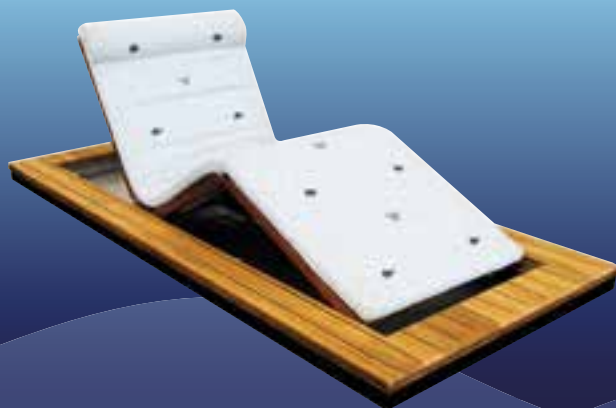

Ижевск (3412)26-03-58
Иркутск (395)279-98-46
Казань (843)206-01-48
Калининград (4012)72-03-81
Калуга (4842)92-23-67
Кемерово (3842)65-04-62
Киров (8332)68-02-04
Краснодар (861)203-40-90
Красноярск (391)204-63-61
Курск (4712)77-13-04
Липецк (4742)52-20-81

Магнитогорск (3519)55-03-13
Москва (495)268-04-70
Мурманск (8152)59-64-93
Набережные Челны (8552)20-53-41
Нижний Новгород (831)429-08-12
Новокузнецк (3843)20-46-81
Новосибирск (383)227-86-73
Омск (3812)21-46-40
Орел (4862)44-53-42
Оренбург (3532)37-68-04
Пенза (8412)22-31-16

Пермь (342)205-81-47
Ростов-на-Дону (863)308-18-15
Рязань (4912)46-61-64
Самара (846)206-03-16
Санкт-Петербург (812)309-46-40
Саратов (845)249-38-78
Севастополь (8692)22-31-93
Симферополь (3652)67-13-56
Смоленск (4812)29-41-54
Сочи (862)225-72-31
Ставрополь (8652)20-65-13

Сургут (3462)77-98-35
Тверь (4822)63-31-35
Томск (3822)98-41-53
Тула (4872)74-02-29
Тюмень (3452)66-21-18
Ульяновск (8422)24-23-59
Уфа (347)229-48-12
Хабаровск (4212)92-98-04
Челябинск (351)202-03-61
Череповец (8202)49-02-64
Ярославль (4852)69-52-93

Киргизия (996)312-96-26-47

Россия (495)268-04-70

Казахстан (772)734-952-31

<https://opacmare.nt-rt.ru/> || omp@nt-rt.ru

Teaky beach 6300 - 6312