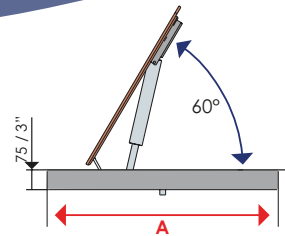

DECK EQUIPMENT 6311

model	A (mm/inch)	B (mm/inch)	C (mm/inch)	D (mm/inch)	weight (kg/lbs)
6311	875 2' 10"	745 2' 5"	930 3' 6"	800 2' 7" 1/2	36 80

TEAK OR FIBERGLASS FINISHING AND MATTRESS UPHOLSTERY IN MARINE FABRIC OR LEATHERETTE ARE OPTIONAL.
PATENTED MODEL.