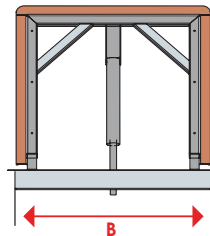

DECK EQUIPMENT 6311

model	A (mm/inch)	B (mm/inch)	C (mm/inch)	D (mm/inch)	weight (kg/lbs)
6311	875 2' 10"	745 2' 5"	930 3' 6"	800 2' 7" 1/2	36 80

TEAK OR FIBERGLASS FINISHING AND MATTRESS UPHOLSTERY IN MARINE FABRIC OR LEATHERETTE ARE OPTIONAL.
PATENTED MODEL.