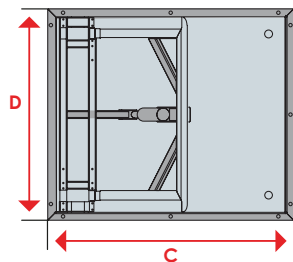

DECK EQUIPMENT 6311

model	A (mm/inch)	B (mm/inch)	C (mm/inch)	D (mm/inch)	weight (kg/lbs)
6311	875 2' 10"	745 2' 5"	930 3' 6"	800 2' 7" 1/2	36 80

TEAK OR FIBERGLASS FINISHING AND MATTRESS UPHOLSTERY IN MARINE FABRIC OR LEATHERETTE ARE OPTIONAL.
PATENTED MODEL.