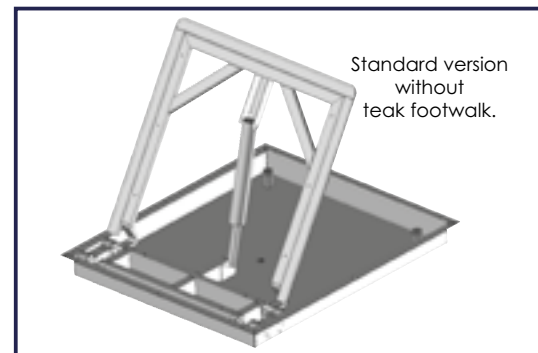

DECK EQUIPMENT 6311

model	A (mm/inch)	B (mm/inch)	C (mm/inch)	D (mm/inch)	weight (kg/lbs)
6311	875 2' 10"	745 2' 5"	930 3' 6"	800 2' 7" 1/2	36 80

TEAK OR FIBERGLASS FINISHING AND MATTRESS UPHOLSTERY IN MARINE FABRIC OR LEATHERETTE ARE OPTIONAL.
PATENTED MODEL.