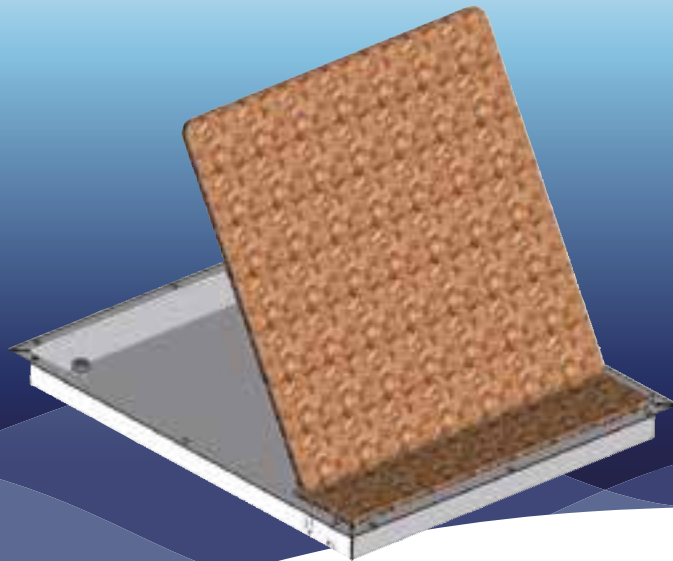

TEAK OR FIBERGLASS FINISHING AND MATTRESS UPHOLSTERY IN MARINE FABRIC OR LEATHERETTE ARE OPTIONAL.
 PATENTED MODEL.

DECK EQUIPMENT 6311

model	A (mm/inch)	B (mm/inch)	C (mm/inch)	D (mm/inch)	weight (kg/lbs)
6311	875 2' 10"	745 2' 5"	930 3' 6"	800 2' 7" 1/2	36 80