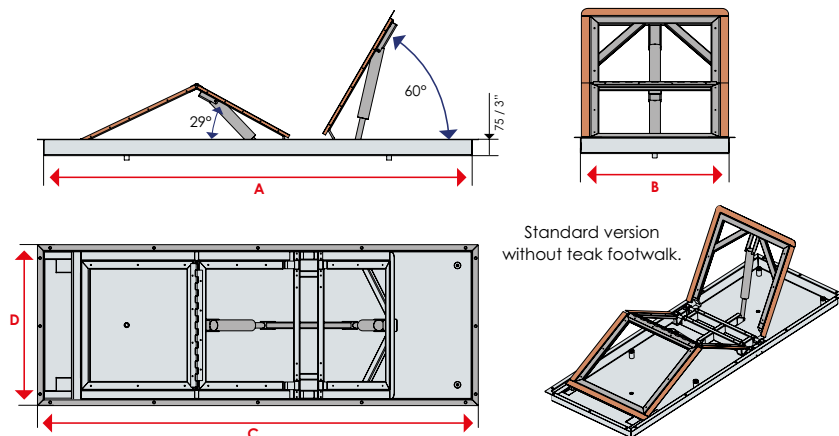

TEAK OR FIBERGLASS FINISHING AND MATTRESS UPHOLSTERY IN MARINE FABRIC OR LEATHERETTE ARE OPTIONAL.
 PATENTED MODEL.

DECK EQUIPMENT 6311

model	A (mm/inch)	B (mm/inch)	C (mm/inch)	D (mm/inch)	weight (kg/lbs)
6311	875 2' 10"	745 2' 5"	930 3' 6"	800 2' 7" 1/2	36 80