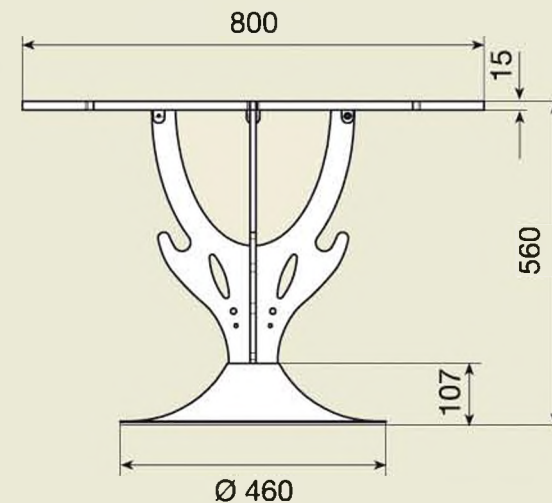

table TI110.80

patented model

STANDARD
OPTIONAL
Please refer to the following page

FIXING ON BOARD
Please refer to ACCESSORIES