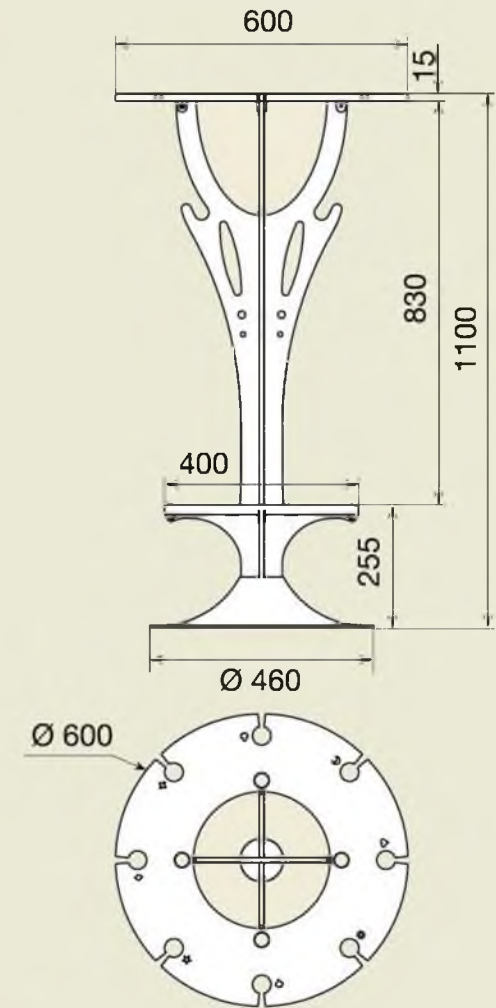

FIXING ON BOARD
Please refer to ACCESSORIES