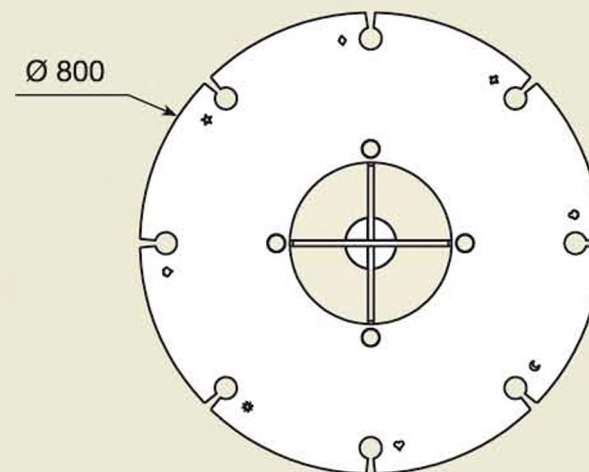

table TI110.80

patented model

STANDARD
OPTIONAL
Please refer to the following page

FIXING ON BOARD
Please refer to ACCESSORIES