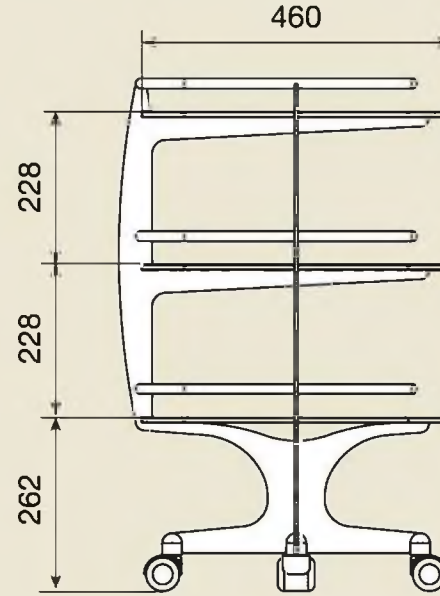

patented model

Desserte

Ice Island

TI170.00

671

Desserte trolley version on wheels

Ice Island

TI180.00