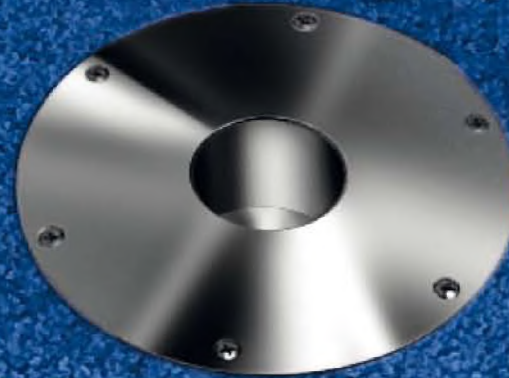

Киргизия (996)312-96-26-47

Россия (495)268-04-70

Казахстан (772)734-952-31

<https://opacmare.nt-rt.ru/> || omp@nt-rt.ru

FIXING ON BOARD SYSTEMS

Cup inserted into the boat floor
 (at ground level).

AI900.10

Example of system
 for fixing of table structure
 on board
 AI900.10 (optional).

AI900.20

Example of base prearranged
 for fixing of table structure on board,
 by means of two knobs
 AI900.20 (optional).

Systems for fixing on board are
 adaptable to all table models shown
 on our **leg Island** catalogue.