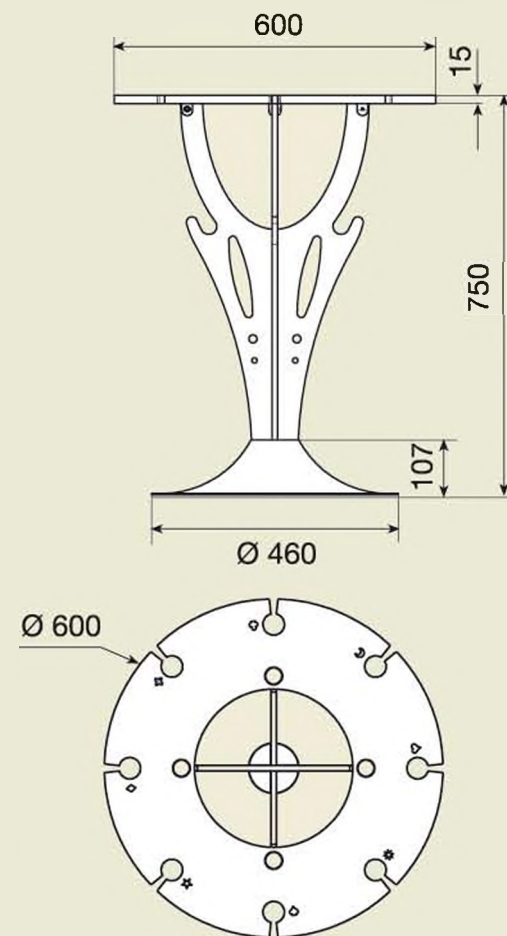

patented model

STANDARD
OPTIONAL
Please refer to the following page

FIXING ON BOARD
Please refer to ACCESSORIES

table TI120.60

patented model

STANDARD
OPTIONAL

Please
refer to the
following page

Model with painted aluminium top and transfer printing
"FAKE MARBLE" (optional), pedestal and base made
of polished stainless steel (standard supply).