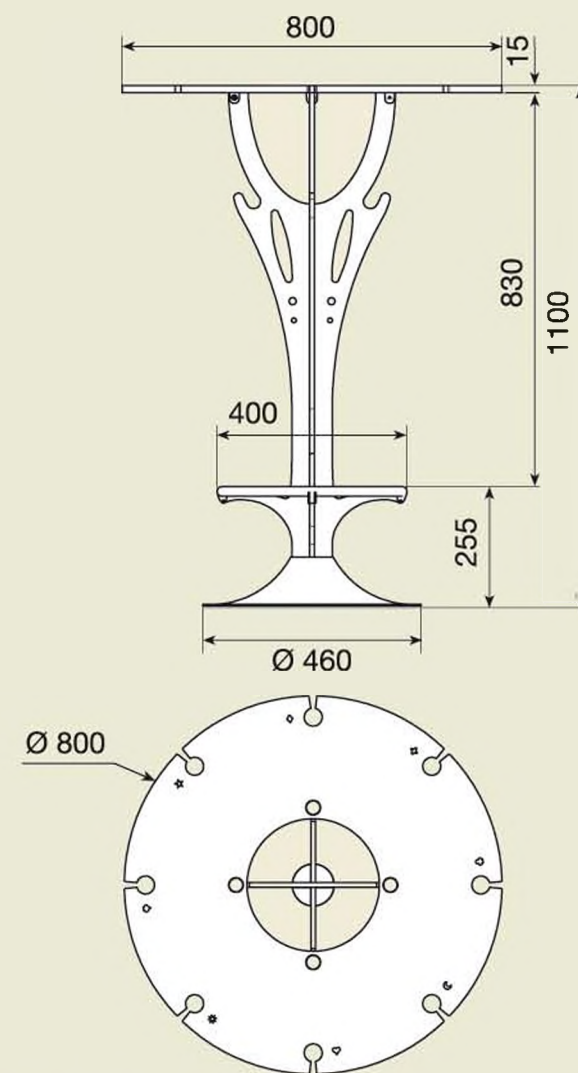

667

table TI130.80

patented model

STANDARD
OPTIONAL
Please refer to the following page

FIXING ON BOARD
Please refer to ACCESSORIES