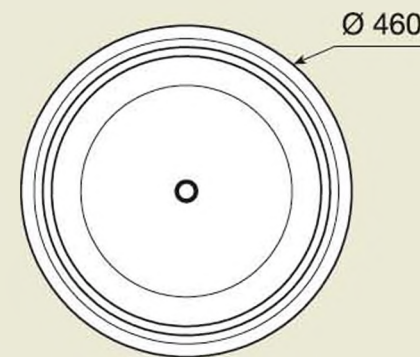

658

stool SI 830.75

Model with real leather cushion, customized colour (optional) pedestal base made of polished stainless steel (standard supply).

patented model

STANDARD / OPTIONAL
Please refer to the following page

Icø Island