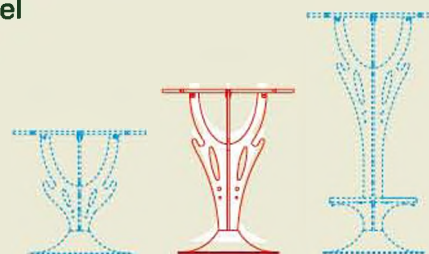

FIXING ON BOARD
Please refer to **ACCESSORIES**

table TI130.60

666

patented model

STANDARD
OPTIONAL
Please refer to the following page

Model with painted aluminium top with transfer printing "FAKE MARBLE" (optional). pedestal and base made of "COPPER COATED" stainless steel (optional).