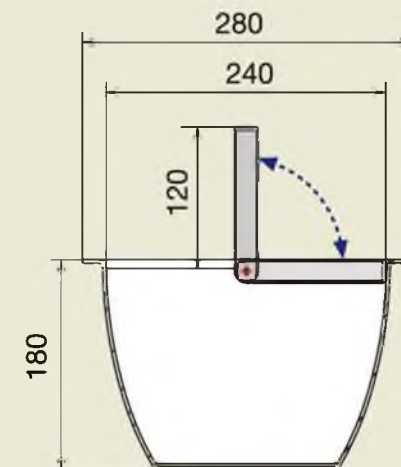

Ice Island

677

ice bucket AI600.10

- Made of transparent PLEXIGLAS with retractable handle made of polished STAINLESS STEEL AI600.10

Ice Island

cap for ice bucket AI100.10

- Made of transparent plexiglas.

additional round top AI200.60/80