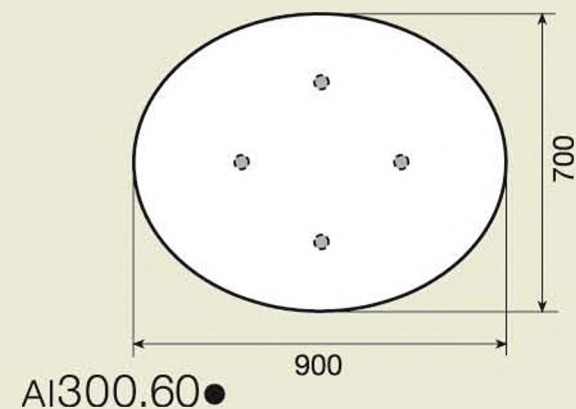

UPDATED ON 17/05/10

additional elliptical top AI300.60/80

Transfer printing
"FAKE MARBLE"
(optional).

Transfer printing
"FAKE WOOD"
(optional).

STANDARD

Top and no. 4 interlocking top holders made of transparent Plexiglas.