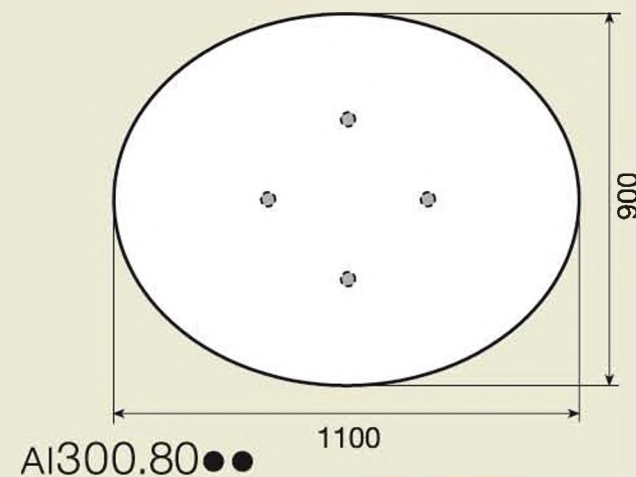

UPDATED ON 17/05/10

additional elliptical top AI300.60/80

Transfer printing
"FAKE MARBLE"
(optional).

Transfer printing
"FAKE WOOD"
(optional).

STANDARD

Top and no. 4 interlocking top holders made of transparent Plexiglas.