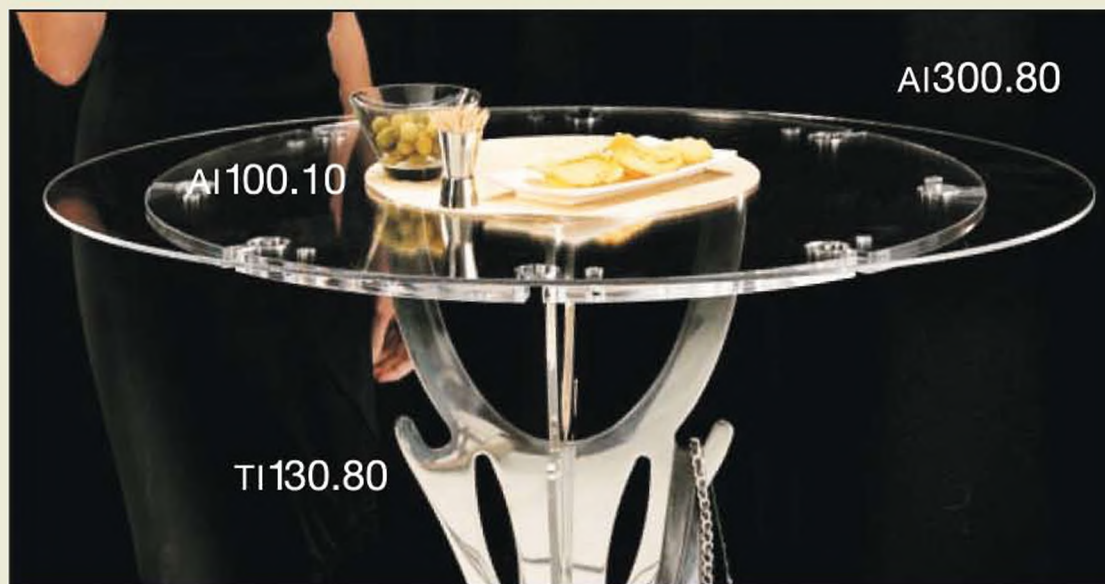

Ice Island

677

ice bucket AI600.10

- Made of transparent PLEXIGLAS with retractable handle made of polished STAINLESS STEEL AI600.10

Ice Island

cap for ice bucket AI100.10

- Made of transparent plexiglas.

additional round top AI200.60/80