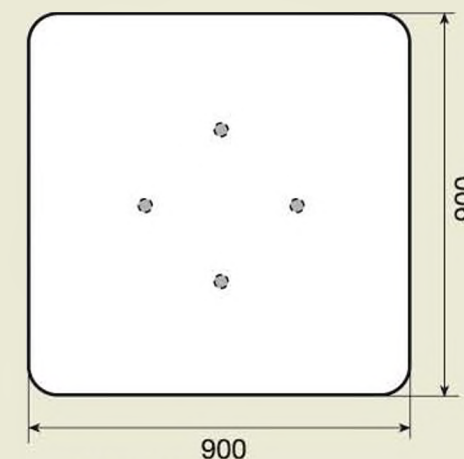

AI400.80●●

- We suggest you fix this top on table with 600 diameter
- ●● We suggest you fix this top on table with 800 diameter

UPDATED ON 17/05/10