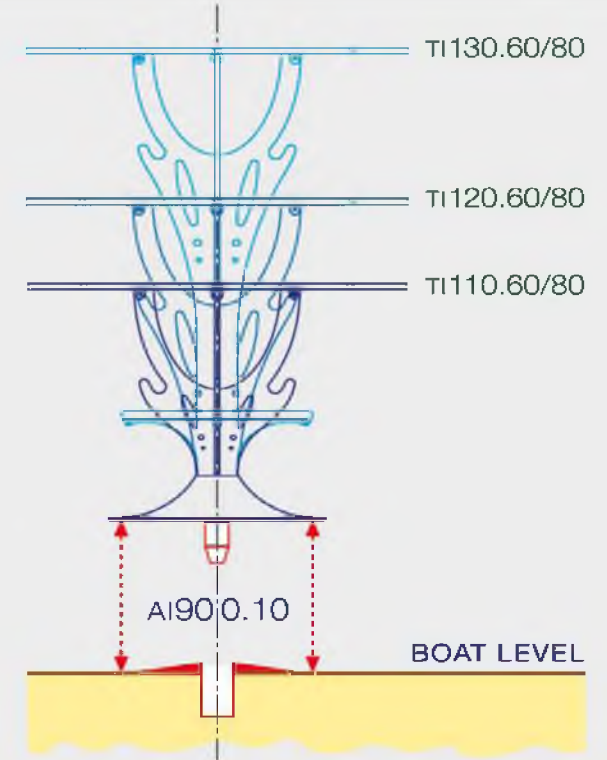

Киргизия (996)312-96-26-47

Россия (495)268-04-70

Казахстан (772)734-952-31

<https://opacmare.nt-rt.ru/> || omp@nt-rt.ru

FIXING ON BOARD SYSTEMS

Cup inserted into the boat floor
 (at ground level).

AI900.10

Example of system
 for fixing of table structure
 on board
 AI900.10 (optional).

AI900.20

Example of base prearranged
 for fixing of table structure on board,
 by means of two knobs
 AI900.20 (optional).

Systems for fixing on board are
 adaptable to all table models shown
 on our **leg Island** catalogue.