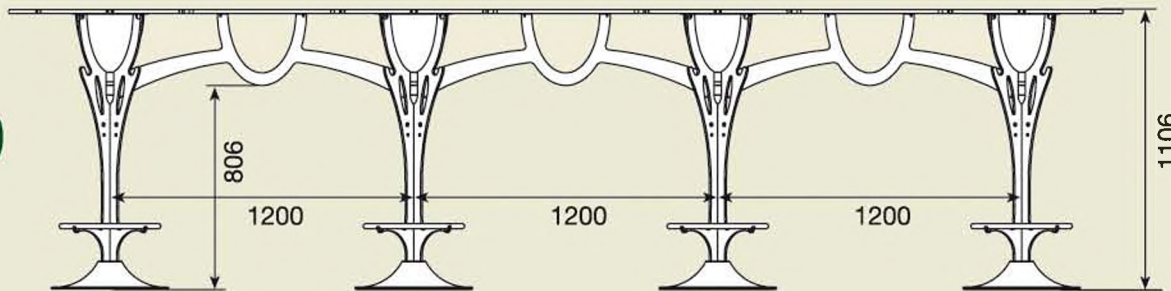

Standard model with plexiglas transparent top, pedestal and base made of polished stainless steel.

patented model

STANDARD
OPTIONAL
Please refer to the following page

FIXING ON BOARD
Please refer to ACCESSORIES

peninsula

TI 150.00.000

example shape

patented model

669

Ice Island "MAXI" T1160.00

patented model

670