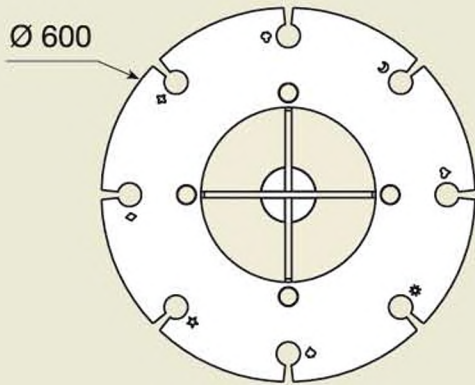

table TI110.60

Model with painted aluminium top with transfer printing
“FAKE WOOD” (optional), pedestal and base
made of polished stainless steel (standard supply).

FIXING ON BOARD
Please refer to **ACCESSORIES**