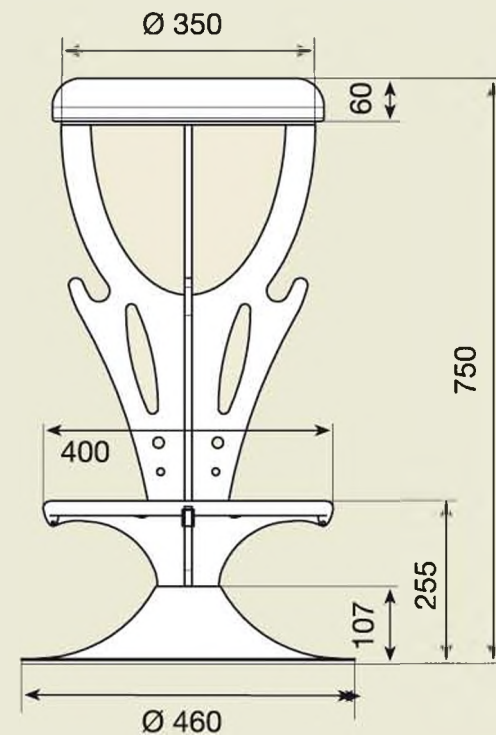

658

stool SI 830.75

Model with real leather cushion, customized colour (optional) pedestal base made of polished stainless steel (standard supply).

patented model

STANDARD / OPTIONAL
Please refer to the following page

Icø Island