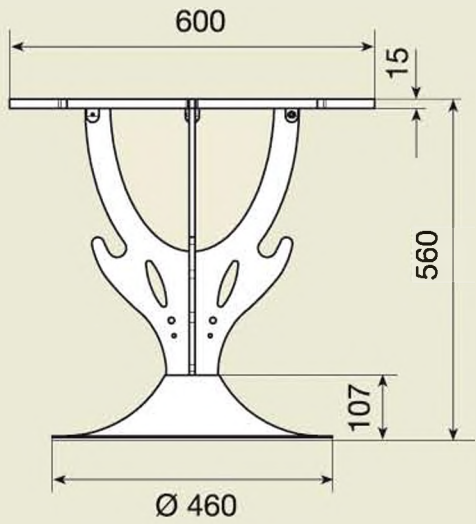

table TI110.60

Model with painted aluminium top with transfer printing
“FAKE WOOD” (optional), pedestal and base
made of polished stainless steel (standard supply).

FIXING ON BOARD
Please refer to **ACCESSORIES**