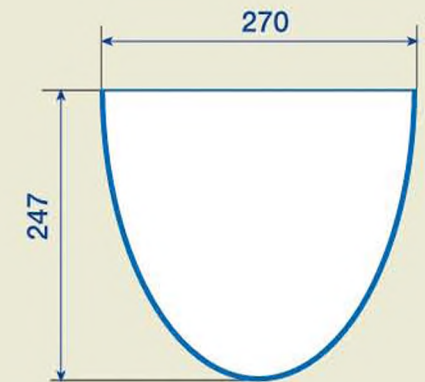

cool container AI500.10/AI500.20/AI500.30

676

- Made of transparent PLEXIGLAS AI500.10
- Made of CRILEX drop effect AI500.20
- Made of bronze PLEXIGLAS AI500.30

Ice Island