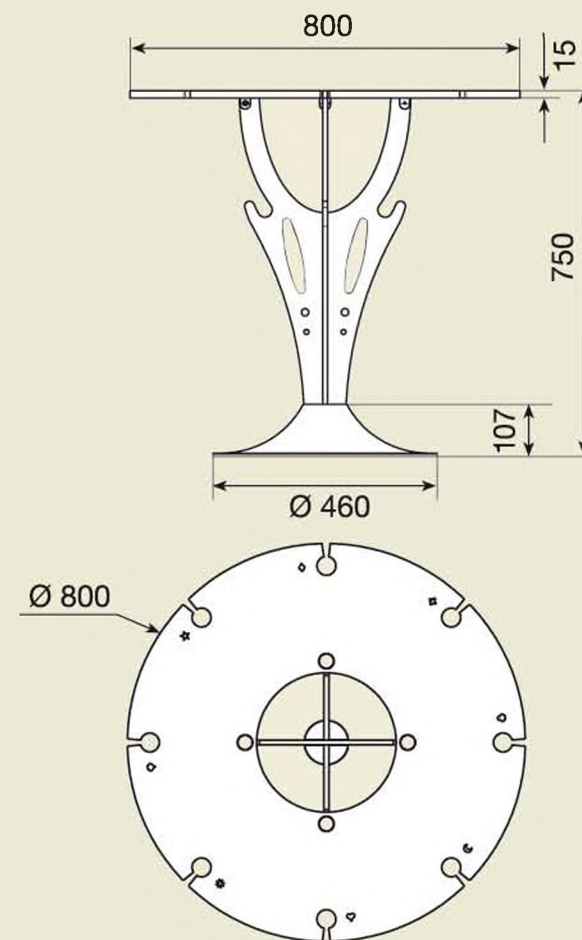

table TI120.80