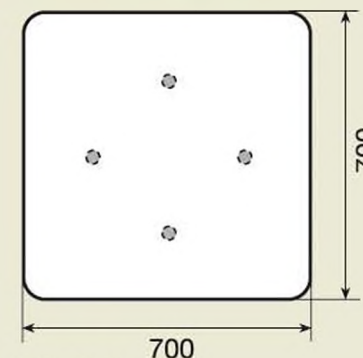

- We suggest you fix this top on table with 600 diameter
- We suggest you fix this top on table with 800 diameter

additional square top AI400.60/80

Transfer printing
"FAKE MARBLE"
(optional).

Transfer printing
"FAKE WOOD"
(optional).

STANDARD

Top and no. 4 interlocking top holders made of transparent Plexiglas.

AI400.60●

AI400.80●●

- We suggest you fix this top on table with 600 diameter
- We suggest you fix this top on table with 800 diameter