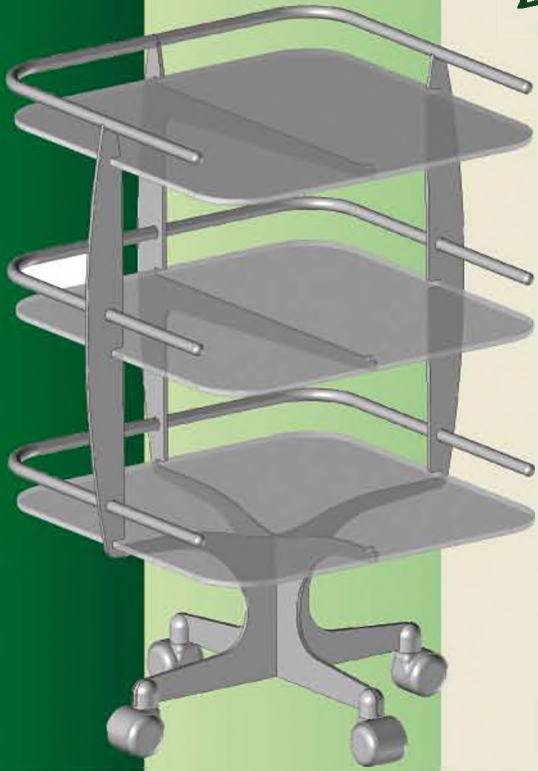

671

Desserte trolley version on wheels