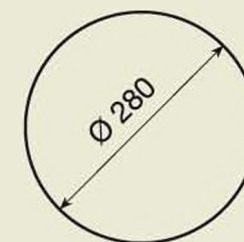

Ice Island

677

ice bucket AI600.10

- Made of transparent PLEXIGLAS with retractable handle made of polished STAINLESS STEEL AI600.10

Ice Island

cap for ice bucket AI100.10

- Made of transparent plexiglas.

additional round top AI200.60/80